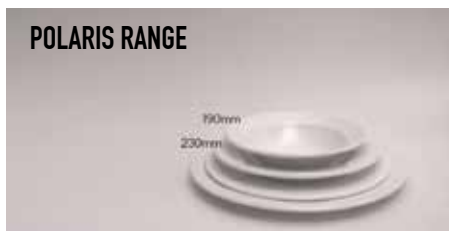

CUP & SAUCER

JUG CERAMIC

MUG CERAMIC WHITE

PLATTER OVAL WHITE

CROCKERY CONT.

CROCKERY CONT.

FURNITURE

DOUBLE SEATER
WITH CHROME LEGS