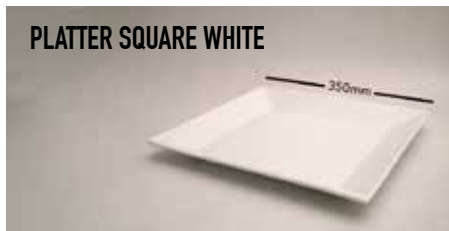

CUP & SAUCER

JUG CERAMIC

MUG CERAMIC WHITE

PLATTER OVAL WHITE

CROCKERY CONT.

CROCKERY CONT.

FURNITURE

DOUBLE SEATER
WITH CHROME LEGS