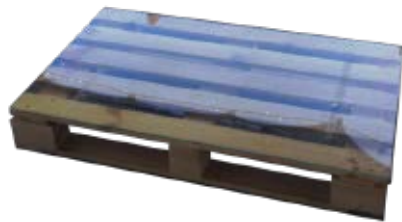

C A R B O N
COCKTAIL

CARBON COCKTAIL EVENT FURNITURE HIRE CATALOG

PALLET STYLE BARS

PALLET BAR
FRONT

PALLET BAR
REAR

PALLET BAR
EXTENDABLE UP TO 7.2M

PALLET STYLE FURNITURE

PALLET
DOUBLE OTTOMAN

PALLET
DOUBLE SEATER

PALLET
SINGLE SEATER

PALLET
COFFEE TABLE / GLASS TOP

PALLET
SINGLE OTTOMAN

XXXX

ASTROTURF
VARIOUS SIZES

HEATER
MUSHROOM

FENCING
WHITE PICKET